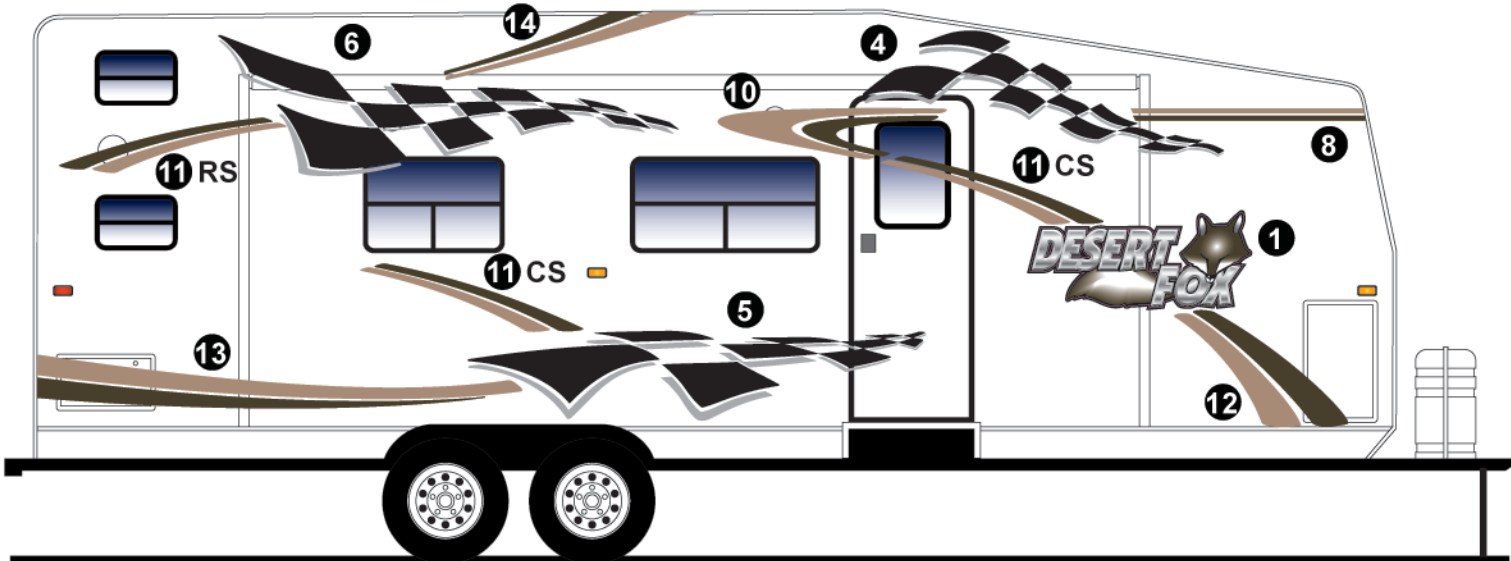

NORTHWOOD RV: 2006 DESERT FOX

2006 NORTHWOOD RV: DESERT FOX

- | | |
|--|---|
| ① SMALL DESERT FOX LOGO.....W09-4001 | ⑧ ROLL STRIPE.....W09-4052 |
| ② LARGE DESERT FOX LOGO.....W09-4002 | ⑨ FRONT END GRAPHICS.....W09-4053 |
| ③ BACK CHECKERS.....W09-4011 | ⑩ HORSESHOE.....W09-4061(CS) W09-4062(RS) |
| ④ SIDE FRONT FLAG.....W09-4021 | ⑪ UPPER FRONT SWEEP.....W09-4071(CS) W09-4072(RS) |
| ⑤ SIDE CENTER FLAG.....W09-4031(CS) W09-4032(RS) | ⑫ LOWER FRONT SWEEP.....W09-4073(CS) W09-4074(RS) |
| ⑥ SIDE REAR FLAG.....W09-4041(CS) W09-4042(RS) | ⑬ LARGE REAR SWEEP.....W09-4081(CS) W09-4082(RS) |
| ⑦ BACK STRIPE.....W09-4051 | ⑭ WEDGE SWEEP.....W09-4091 |