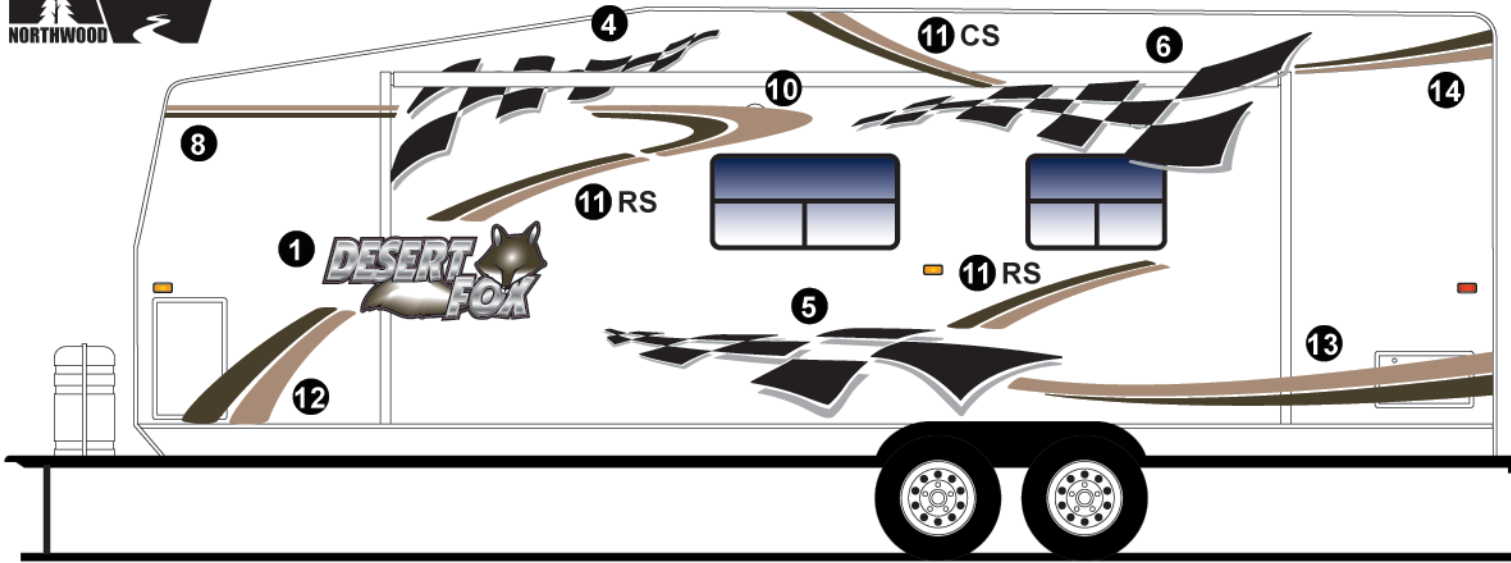

NORTHWOOD RV: 2006 DESERT FOX

2006 NORTHWOOD RV: DESERT FOX

- | | |
|--|---|
| ① SMALL DESERT FOX LOGO.....W09-4001 | ⑧ ROLL STRIPE.....W09-4052 |
| ② LARGE DESERT FOX LOGO.....W09-4002 | ⑨ FRONT END GRAPHICS.....W09-4053 |
| ③ BACK CHECKERS.....W09-4011 | ⑩ HORSESHOE.....W09-4061(CS) W09-4062(RS) |
| ④ SIDE FRONT FLAG.....W09-4021 | ⑪ UPPER FRONT SWEEP.....W09-4071(CS) W09-4072(RS) |
| ⑤ SIDE CENTER FLAG.....W09-4031(CS) W09-4032(RS) | ⑫ LOWER FRONT SWEEP.....W09-4073(CS) W09-4074(RS) |
| ⑥ SIDE REAR FLAG.....W09-4041(CS) W09-4042(RS) | ⑬ LARGE REAR SWEEP.....W09-4081(CS) W09-4082(RS) |
| ⑦ BACK STRIPE.....W09-4051 | ⑭ WEDGE SWEEP.....W09-4091 |